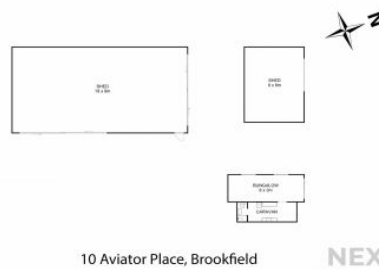

NEX

10 Aviator Place, Brookfield

NEX

10 Aviator Place Brookfield VIC

NEX Real Estate proudly presents an exceptional lifestyle opportunity in one of Brookfield's most tightly held and desirable pockets. Surrounded by quality homes, peaceful surroundings, and a premium streetscape, this outstanding parcel of land offers the perfect foundation to build a magnificent dream home of true significance.

Set on an expansive 4,300m² (approx.) allotment with an impressive 43-metre frontage and 100-metre depth, this property delivers the ideal balance of space, lifestyle, and future potential. Whether you are looking to build one luxurious residence or explore the possibility of constructing two homes and subdividing (Subject to Council Approval), the opportunities here are endless.

[For full version visit the website](https://www.nexrealstate.com.au)

Type : Land
Price : Contact Shubham Rana !!
Land Size : 4300 sqm
View : <https://www.nexrealstate.com.au/sale/vic/west/brookfield/residential/land/8696444>